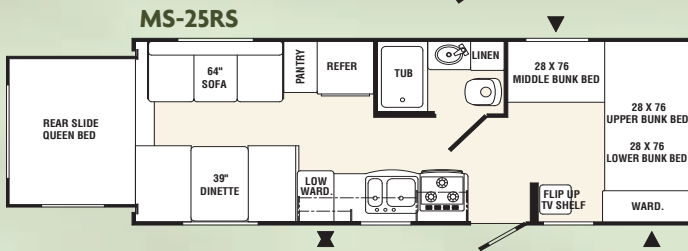

Raisin Int. MS-25BH

SPECIFICATIONS	MS-19E	MS-21E	MS-21RS	MS-23RS	MS-25RS	MS-19	MS-20FS	MS-23	MS-23BH	MS-25BH	MS-26BHS	MS-26RB	MS-26S
Ext. Length	20' 6"	24' 6"	22' 4"	23' 4"	26' 4"	22'10"	23' 4"	25' 8"	25'	26'7"	28' 7"	28' 11"	28' 7"
Ext. Width	8'	8'	8'	8'	8'	8'	8'	8'	8'	8'	8'	8'	8'
Ext. Height (w/ A/C)	10' 1"	10' 1"	10' 1"	10' 1"	10' 1"	10' 1"	10' 1"	10' 1"	10' 1"	10' 1"	10' 1"	10' 1"	10' 1"
Interior Headroom	TBD	TBD	6' 6"	6' 6"	6' 6"	6' 6"	6' 6"	6' 6"	6' 6"	6' 6"	6' 6"	6' 6"	6' 6"
Dry Weight (lbs.)	TBD	TBD	3544	3865	3993	3254	TBD	3400	TBD	3858	4250	TBD	4168
Hitch Dry Weight (lbs.)	TBD	TBD	375	381	390	330	TBD	310	TBD	418	455	TBD	412
Load Capacity (lbs.)	TBD	TBD	2000	2000	2000	2200	TBD	2300	TBD	2100	2000	TBD	1844
Fresh Water Tank (gal.)	30	30	30	30	30	30	30	30	30	30	30	30	30
Grey Water Tank (gal.)	30	30	30	30	30	30	30	30	30	30	30	30	30
Black Water Tank (gal.)	30	30	30	30	30	30	30	30	30	30	30	30	30
Tire Size	ST205/75/14C	ST205/75/14C	ST205/75/14C	ST205/75/14C	ST205/75/14C	ST205/75/14C	205/14C	205/14C	ST205/75/14C	ST205/75/14C	ST205/75/14C	205/14C	205/14C

MAX SPORT EXPANDABLES

MAX SPORT REAR SLIDE

▲ Outside Storage

✘ Location of Optional 15" LCD TV

MAX SPORT TRAVEL TRAILERS

MAX SPORT SPECIFICATIONS

Interior

- 20 Mil. vinyl flooring
- Large galleys with laminated tops
- Pantries in all models
- Solid core cabinet frames/screwed together
- Wood side drawers with drawer guides
- Designer style box valances
- Large galley sink
- Residential style cabinet doors
- Large overheads
- Two interior decors – Primetime & Raisin

Sport Pac Option

13.5 A/C, AM/FM/DVD/CD stereo with 2 interior and 2 exterior speakers, awning, microwave, TV antenna/cable

Convenience Pac Option

Oval mirror, wall border, shower curtain, bathroom accessories, coat hooks, utensil rack, catch all tray, recessed cutting board, paper towel holder, laundry hamper, bedspread, headboard