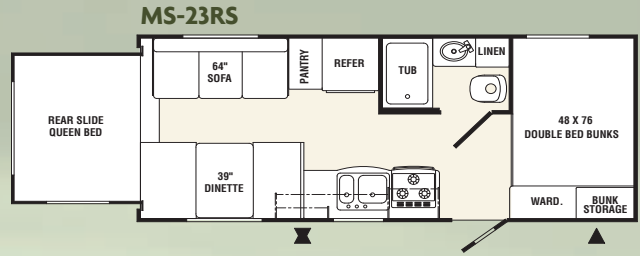

Raisin Int. MS-25BH

SPECIFICATIONS	MS-19E	MS-21E	MS-21RS	MS-23RS	MS-25RS	MS-19	MS-20FS	MS-23	MS-23BH	MS-25BH	MS-26BHS	MS-26RB	MS-26S
Ext. Length	20' 6"	24' 6"	22' 4"	23' 4"	26' 4"	22'10"	23' 4"	25' 8"	25'	26'7"	28' 7"	28' 11"	28' 7"
Ext. Width	8'	8'	8'	8'	8'	8'	8'	8'	8'	8'	8'	8'	8'
Ext. Height (w/ A/C)	10' 1"	10' 1"	10' 1"	10' 1"	10' 1"	10' 1"	10' 1"	10' 1"	10' 1"	10' 1"	10' 1"	10' 1"	10' 1"
Interior Headroom	TBD	TBD	6' 6"	6' 6"	6' 6"	6' 6"	6' 6"	6' 6"	6' 6"	6' 6"	6' 6"	6' 6"	6' 6"
Dry Weight (lbs.)	TBD	TBD	3544	3865	3993	3254	TBD	3400	TBD	3858	4250	TBD	4168
Hitch Dry Weight (lbs.)	TBD	TBD	375	381	390	330	TBD	310	TBD	418	455	TBD	412
Load Capacity (lbs.)	TBD	TBD	2000	2000	2000	2200	TBD	2300	TBD	2100	2000	TBD	1844
Fresh Water Tank (gal.)	30	30	30	30	30	30	30	30	30	30	30	30	30
Grey Water Tank (gal.)	30	30	30	30	30	30	30	30	30	30	30	30	30
Black Water Tank (gal.)	30	30	30	30	30	30	30	30	30	30	30	30	30
Tire Size	ST205/75/14C	ST205/75/14C	ST205/75/14C	ST205/75/14C	ST205/75/14C	ST205/75/14C	205/14C	205/14C	ST205/75/14C	ST205/75/14C	ST205/75/14C	205/14C	205/14C

MAX SPORT EXPANDABLES

MAX SPORT REAR SLIDE

▲ Outside Storage

✘ Location of Optional 15" LCD TV

MAX SPORT TRAVEL TRAILERS

MAX SPORT SPECIFICATIONS

Interior

- 20 Mil. vinyl flooring
- Large galleys with laminated tops
- Pantries in all models
- Solid core cabinet frames/screwed together
- Wood side drawers with drawer guides
- Designer style box valances
- Large galley sink
- Residential style cabinet doors
- Large overheads
- Two interior decors – Primetime & Raisin

Sport Pac Option

13.5 A/C, AM/FM/DVD/CD stereo with 2 interior and 2 exterior speakers, awning, microwave, TV antenna/cable

Convenience Pac Option

Oval mirror, wall border, shower curtain, bathroom accessories, coat hooks, utensil rack, catch all tray, recessed cutting board, paper towel holder, laundry hamper, bedspread, headboard