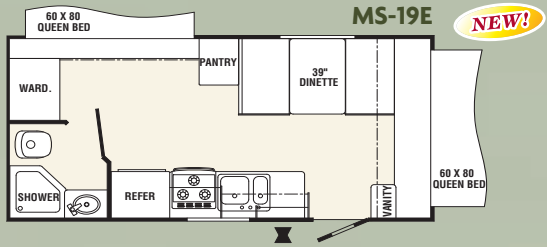

Raisin Int. MS-25BH

SPECIFICATIONS	MS-19E	MS-21E	MS-21RS	MS-23RS	MS-25RS	MS-19	MS-20FS	MS-23	MS-23BH	MS-25BH	MS-26BHS	MS-26RB	MS-26S
Ext. Length	20' 6"	24' 6"	22' 4"	23' 4"	26' 4"	22'10"	23' 4"	25' 8"	25'	26'7"	28' 7"	28' 11"	28' 7"
Ext. Width	8'	8'	8'	8'	8'	8'	8'	8'	8'	8'	8'	8'	8'
Ext. Height (w/ A/C)	10' 1"	10' 1"	10' 1"	10' 1"	10' 1"	10' 1"	10' 1"	10' 1"	10' 1"	10' 1"	10' 1"	10' 1"	10' 1"
Interior Headroom	TBD	TBD	6' 6"	6' 6"	6' 6"	6' 6"	6' 6"	6' 6"	6' 6"	6' 6"	6' 6"	6' 6"	6' 6"
Dry Weight (lbs.)	TBD	TBD	3544	3865	3993	3254	TBD	3400	TBD	3858	4250	TBD	4168
Hitch Dry Weight (lbs.)	TBD	TBD	375	381	390	330	TBD	310	TBD	418	455	TBD	412
Load Capacity (lbs.)	TBD	TBD	2000	2000	2000	2200	TBD	2300	TBD	2100	2000	TBD	1844
Fresh Water Tank (gal.)	30	30	30	30	30	30	30	30	30	30	30	30	30
Grey Water Tank (gal.)	30	30	30	30	30	30	30	30	30	30	30	30	30
Black Water Tank (gal.)	30	30	30	30	30	30	30	30	30	30	30	30	30
Tire Size	ST205/75/14C	ST205/75/14C	ST205/75/14C	ST205/75/14C	ST205/75/14C	ST205/75/14C	205/14C	205/14C	ST205/75/14C	ST205/75/14C	ST205/75/14C	205/14C	205/14C

MAX SPORT EXPANDABLES

MAX SPORT REAR SLIDE

▲ Outside Storage

✘ Location of Optional 15" LCD TV

MAX SPORT TRAVEL TRAILERS

MAX SPORT SPECIFICATIONS

Interior

- 20 Mil. vinyl flooring
- Large galleys with laminated tops
- Pantries in all models
- Solid core cabinet frames/screwed together
- Wood side drawers with drawer guides
- Designer style box valances
- Large galley sink
- Residential style cabinet doors
- Large overheads
- Two interior decors – Primetime & Raisin