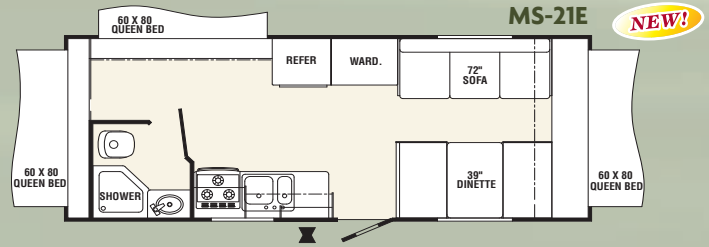

Raisin Int. MS-25BH

SPECIFICATIONS	MS-19E	MS-21E	MS-21RS	MS-23RS	MS-25RS	MS-19	MS-20FS	MS-23	MS-23BH	MS-25BH	MS-26BHS	MS-26RB	MS-26S
Ext. Length	20' 6"	24' 6"	22' 4"	23' 4"	26' 4"	22'10"	23' 4"	25' 8"	25'	26'7"	28' 7"	28' 11"	28' 7"
Ext. Width	8'	8'	8'	8'	8'	8'	8'	8'	8'	8'	8'	8'	8'
Ext. Height (w/ A/C)	10' 1"	10' 1"	10' 1"	10' 1"	10' 1"	10' 1"	10' 1"	10' 1"	10' 1"	10' 1"	10' 1"	10' 1"	10' 1"
Interior Headroom	TBD	TBD	6' 6"	6' 6"	6' 6"	6' 6"	6' 6"	6' 6"	6' 6"	6' 6"	6' 6"	6' 6"	6' 6"
Dry Weight (lbs.)	TBD	TBD	3544	3865	3993	3254	TBD	3400	TBD	3858	4250	TBD	4168
Hitch Dry Weight (lbs.)	TBD	TBD	375	381	390	330	TBD	310	TBD	418	455	TBD	412
Load Capacity (lbs.)	TBD	TBD	2000	2000	2000	2200	TBD	2300	TBD	2100	2000	TBD	1844
Fresh Water Tank (gal.)	30	30	30	30	30	30	30	30	30	30	30	30	30
Grey Water Tank (gal.)	30	30	30	30	30	30	30	30	30	30	30	30	30
Black Water Tank (gal.)	30	30	30	30	30	30	30	30	30	30	30	30	30
Tire Size	ST205/75/14C	ST205/75/14C	ST205/75/14C	ST205/75/14C	ST205/75/14C	ST205/75/14C	205/14C	205/14C	ST205/75/14C	ST205/75/14C	ST205/75/14C	205/14C	205/14C

MAX SPORT EXPANDABLES

MAX SPORT REAR SLIDE

▲ Outside Storage

✘ Location of Optional 15" LCD TV

MAX SPORT TRAVEL TRAILERS

MAX SPORT SPECIFICATIONS

Interior

- 20 Mil. vinyl flooring
- Large galleys with laminated tops
- Pantries in all models
- Solid core cabinet frames/screwed together
- Wood side drawers with drawer guides
- Designer style box valances
- Large galley sink
- Residential style cabinet doors
- Large overheads
- Two interior decors – Primetime & Raisin