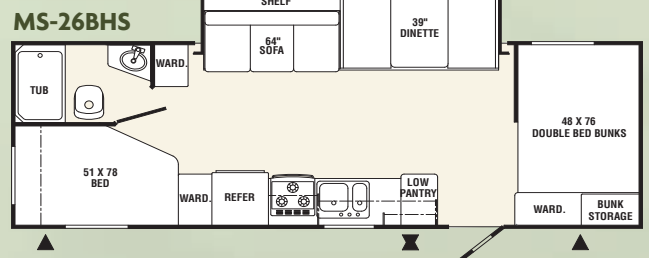

MAX SPORT EXPANDABLES

MAX SPORT REAR SLIDE

▲ Outside Storage

✘ Location of Optional 15" LCD TV

MAX SPORT TRAVEL TRAILERS

MAX SPORT SPECIFICATIONS

Interior

- 20 Mil. vinyl flooring
- Large galleys with laminated tops
- Pantries in all models
- Solid core cabinet frames/screwed together
- Wood side drawers with drawer guides
- Designer style box valances
- Large galley sink
- Residential style cabinet doors
- Large overheads
- Two interior decors – Primetime & Raisin

Construction

- 6" I-beam with outriggers
- Leaf spring equalizing suspension system, Easylube hubs
- 2" Aluminum framed laminated floor
- 2" Aluminum framed laminated fiberglass walls with "Filon Plus"
- 2" Aluminum framed laminated roof
- Power Accu-Slide system on all slides
- Tinted safety glass is standard in all windows
- Rubber roof
- 205-14" trailer tires
- 30 Gal. fresh water tank below floor

Appliances/Equipment

- 2 Door refrigerator
- 6 Gal. water heater
- 3 Burner range
- Monitor panel
- 20 Lb. LP bottles
- 55 Amp power convertor
- Bypass kit
- 20 BTU furnace

Bath

- Power roof vent
- Skylight over tub
- 30 Gal. grey & black water tanks
- Linen closet with 4-shelves (most models)
- Large tubs

Sport Pac Option

13.5 A/C, AM/FM/DVD/CD stereo with 2 interior and 2 exterior speakers, awning, microwave, TV antenna/cable

Convenience Pac Option

Oval mirror, wall border, shower curtain, bathroom accessories, coat hooks, utensil rack, catch all tray, recessed cutting board, paper towel holder, laundry hamper, bedspread, headboard