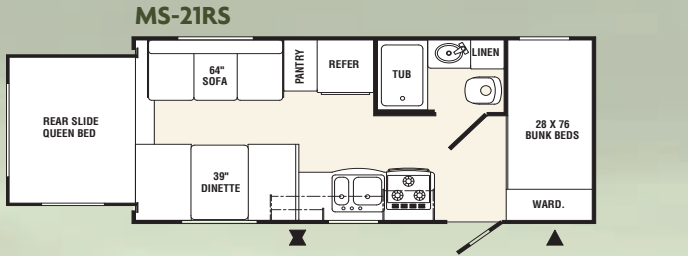

Raisin Int. MS-25BH

SPECIFICATIONS	MS-19E	MS-21E	MS-21RS	MS-23RS	MS-25RS	MS-19	MS-20FS	MS-23	MS-23BH	MS-25BH	MS-26BHS	MS-26RB	MS-26S
Ext. Length	20' 6"	24' 6"	22' 4"	23' 4"	26' 4"	22'10"	23' 4"	25' 8"	25'	26'7"	28' 7"	28' 11"	28' 7"
Ext. Width	8'	8'	8'	8'	8'	8'	8'	8'	8'	8'	8'	8'	8'
Ext. Height (w/ A/C)	10' 1"	10' 1"	10' 1"	10' 1"	10' 1"	10' 1"	10' 1"	10' 1"	10' 1"	10' 1"	10' 1"	10' 1"	10' 1"
Interior Headroom	TBD	TBD	6' 6"	6' 6"	6' 6"	6' 6"	6' 6"	6' 6"	6' 6"	6' 6"	6' 6"	6' 6"	6' 6"
Dry Weight (lbs.)	TBD	TBD	3544	3865	3993	3254	TBD	3400	TBD	3858	4250	TBD	4168
Hitch Dry Weight (lbs.)	TBD	TBD	375	381	390	330	TBD	310	TBD	418	455	TBD	412
Load Capacity (lbs.)	TBD	TBD	2000	2000	2000	2200	TBD	2300	TBD	2100	2000	TBD	1844
Fresh Water Tank (gal.)	30	30	30	30	30	30	30	30	30	30	30	30	30
Grey Water Tank (gal.)	30	30	30	30	30	30	30	30	30	30	30	30	30
Black Water Tank (gal.)	30	30	30	30	30	30	30	30	30	30	30	30	30
Tire Size	ST205/75/14C	ST205/75/14C	ST205/75/14C	ST205/75/14C	ST205/75/14C	ST205/75/14C	205/14C	205/14C	ST205/75/14C	ST205/75/14C	ST205/75/14C	205/14C	205/14C

MAX SPORT EXPANDABLES

MAX SPORT REAR SLIDE

▲ Outside Storage

✘ Location of Optional 15" LCD TV

MAX SPORT TRAVEL TRAILERS

MAX SPORT SPECIFICATIONS

Interior

- 20 Mil. vinyl flooring
- Large galleys with laminated tops
- Pantries in all models
- Solid core cabinet frames/screwed together
- Wood side drawers with drawer guides
- Designer style box valances
- Large galley sink
- Residential style cabinet doors
- Large overheads
- Two interior decors – Primetime & Raisin

Sport Pac Option

13.5 A/C, AM/FM/DVD/CD stereo with 2 interior and 2 exterior speakers, awning, microwave, TV antenna/cable

Convenience Pac Option

Oval mirror, wall border, shower curtain, bathroom accessories, coat hooks, utensil rack, catch all tray, recessed cutting board, paper towel holder, laundry hamper, bedspread, headboard