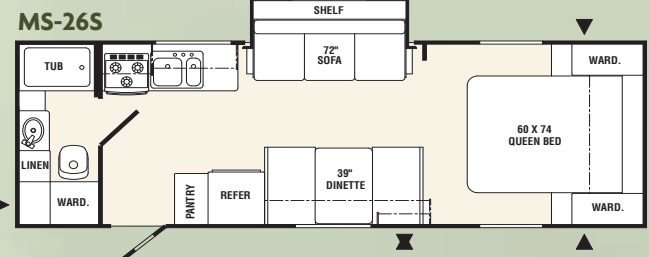

MAX SPORT EXPANDABLES

MAX SPORT REAR SLIDE

▲ Outside Storage

✘ Location of Optional 15" LCD TV

MAX SPORT TRAVEL TRAILERS

MAX SPORT SPECIFICATIONS

Interior

- 20 Mil. vinyl flooring
- Large galleys with laminated tops
- Pantries in all models
- Solid core cabinet frames/screwed together
- Wood side drawers with drawer guides
- Designer style box valances
- Large galley sink
- Residential style cabinet doors
- Large overheads
- Two interior decors – Primetime & Raisin

Construction

- 6" I-beam with outriggers
- Leaf spring equalizing suspension system, Easylube hubs
- 2" Aluminum framed laminated floor
- 2" Aluminum framed laminated fiberglass walls with "Filon Plus"
- 2" Aluminum framed laminated roof
- Power Accu-Slide system on all slides
- Tinted safety glass is standard in all windows
- Rubber roof
- 205-14" trailer tires
- 30 Gal. fresh water tank below floor

Appliances/Equipment

- 2 Door refrigerator
- 6 Gal. water heater
- 3 Burner range
- Monitor panel
- 20 Lb. LP bottles
- 55 Amp power convertor
- Bypass kit
- 20 BTU furnace

Bath

- Power roof vent
- Skylight over tub
- 30 Gal. grey & black water tanks
- Linen closet with 4-shelves (most models)
- Large tubs

Sport Pac Option

13.5 A/C, AM/FM/DVD/CD stereo with 2 interior and 2 exterior speakers, awning, microwave, TV antenna/cable

Convenience Pac Option

Oval mirror, wall border, shower curtain, bathroom accessories, coat hooks, utensil rack, catch all tray, recessed cutting board, paper towel holder, laundry hamper, bedspread, headboard