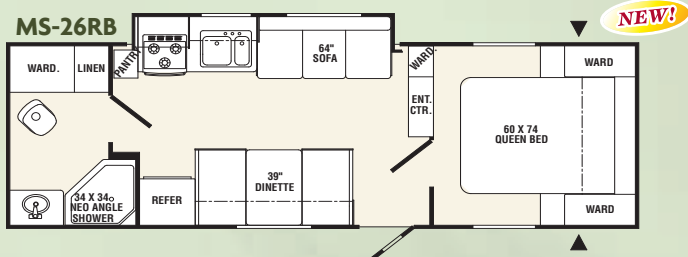

MAX SPORT EXPANDABLES

MAX SPORT REAR SLIDE

▲ Outside Storage

✘ Location of Optional 15" LCD TV

MAX SPORT TRAVEL TRAILERS

MAX SPORT SPECIFICATIONS

Interior

- 20 Mil. vinyl flooring
- Large galleys with laminated tops
- Pantries in all models
- Solid core cabinet frames/screwed together
- Wood side drawers with drawer guides
- Designer style box valances
- Large galley sink
- Residential style cabinet doors
- Large overheads
- Two interior decors – Primetime & Raisin