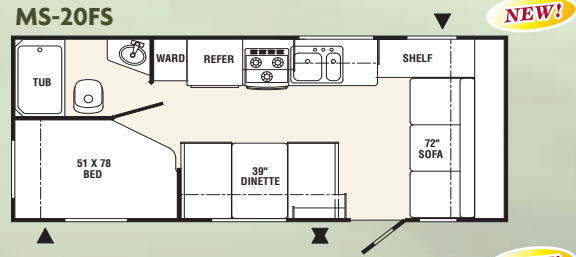

MAX SPORT EXPANDABLES

MAX SPORT REAR SLIDE

▲ Outside Storage

✘ Location of Optional 15" LCD TV

MAX SPORT TRAVEL TRAILERS

MAX SPORT SPECIFICATIONS

Interior

- 20 Mil. vinyl flooring
- Large galleys with laminated tops
- Pantries in all models
- Solid core cabinet frames/screwed together
- Wood side drawers with drawer guides
- Designer style box valances
- Large galley sink
- Residential style cabinet doors
- Large overheads
- Two interior decors – Primetime & Raisin

Appliances/Equipment

- 2 Door refrigerator
- 6 Gal. water heater
- 3 Burner range
- Monitor panel
- 20 Lb. LP bottles
- 55 Amp power convertor
- Bypass kit
- 20 BTU furnace

Bath

- Power roof vent
- Skylight over tub
- 30 Gal. grey & black water tanks
- Linen closet with 4-shelves (most models)
- Large tubs

Sport Pac Option

13.5 A/C, AM/FM/DVD/CD stereo with 2 interior and 2 exterior speakers, awning, microwave, TV antenna/cable

Convenience Pac Option

Oval mirror, wall border, shower curtain, bathroom accessories, coat hooks, utensil rack, catch all tray, recessed cutting board, paper towel holder, laundry hamper, bedspread, headboard