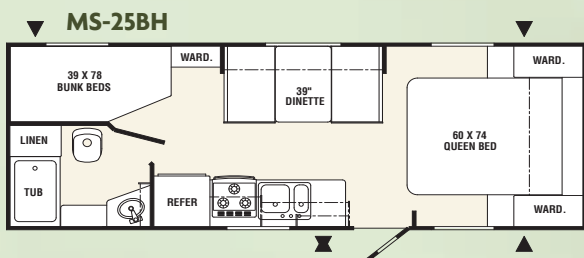

Raisin Int. MS-25BH

SPECIFICATIONS	MS-19E	MS-21E	MS-21RS	MS-23RS	MS-25RS	MS-19	MS-20FS	MS-23	MS-23BH	MS-25BH	MS-26BHS	MS-26RB	MS-26S
Ext. Length	20' 6"	24' 6"	22' 4"	23' 4"	26' 4"	22'10"	23' 4"	25' 8"	25'	26'7"	28' 7"	28' 11"	28' 7"
Ext. Width	8'	8'	8'	8'	8'	8'	8'	8'	8'	8'	8'	8'	8'
Ext. Height (w/ A/C)	10' 1"	10' 1"	10' 1"	10' 1"	10' 1"	10' 1"	10' 1"	10' 1"	10' 1"	10' 1"	10' 1"	10' 1"	10' 1"
Interior Headroom	TBD	TBD	6' 6"	6' 6"	6' 6"	6' 6"	6' 6"	6' 6"	6' 6"	6' 6"	6' 6"	6' 6"	6' 6"
Dry Weight (lbs.)	TBD	TBD	3544	3865	3993	3254	TBD	3400	TBD	3858	4250	TBD	4168
Hitch Dry Weight (lbs.)	TBD	TBD	375	381	390	330	TBD	310	TBD	418	455	TBD	412
Load Capacity (lbs.)	TBD	TBD	2000	2000	2000	2200	TBD	2300	TBD	2100	2000	TBD	1844
Fresh Water Tank (gal.)	30	30	30	30	30	30	30	30	30	30	30	30	30
Grey Water Tank (gal.)	30	30	30	30	30	30	30	30	30	30	30	30	30
Black Water Tank (gal.)	30	30	30	30	30	30	30	30	30	30	30	30	30
Tire Size	ST205/75/14C	ST205/75/14C	ST205/75/14C	ST205/75/14C	ST205/75/14C	ST205/75/14C	205/14C	205/14C	ST205/75/14C	ST205/75/14C	ST205/75/14C	205/14C	205/14C

MAX SPORT EXPANDABLES

MAX SPORT REAR SLIDE

▲ Outside Storage

✘ Location of Optional 15" LCD TV

MAX SPORT TRAVEL TRAILERS

MAX SPORT SPECIFICATIONS

Interior

- 20 Mil. vinyl flooring
- Large galleys with laminated tops
- Pantries in all models
- Solid core cabinet frames/screwed together
- Wood side drawers with drawer guides
- Designer style box valances
- Large galley sink
- Residential style cabinet doors
- Large overheads
- Two interior decors – Primetime & Raisin

Appliances/Equipment

- 2 Door refrigerator
- 6 Gal. water heater
- 3 Burner range
- Monitor panel
- 20 Lb. LP bottles
- 55 Amp power convertor
- Bypass kit
- 20 BTU furnace

Bath

- Power roof vent
- Skylight over tub
- 30 Gal. grey & black water tanks
- Linen closet with 4-shelves (most models)
- Large tubs