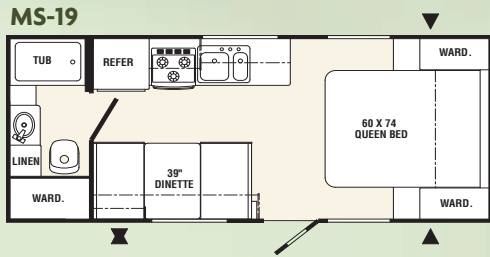

MAX SPORT EXPANDABLES

MAX SPORT REAR SLIDE

▲ Outside Storage

✘ Location of Optional 15" LCD TV

MAX SPORT TRAVEL TRAILERS

MAX SPORT SPECIFICATIONS

Interior

- 20 Mil. vinyl flooring
- Large galleys with laminated tops
- Pantries in all models
- Solid core cabinet frames/screwed together
- Wood side drawers with drawer guides
- Designer style box valances
- Large galley sink
- Residential style cabinet doors
- Large overheads
- Two interior decors – Primetime & Raisin

Appliances/Equipment

- 2 Door refrigerator
- 6 Gal. water heater
- 3 Burner range
- Monitor panel
- 20 Lb. LP bottles
- 55 Amp power convertor
- Bypass kit
- 20 BTU furnace

Bath

- Power roof vent
- Skylight over tub
- 30 Gal. grey & black water tanks
- Linen closet with 4-shelves (most models)
- Large tubs

Sport Pac Option

13.5 A/C, AM/FM/DVD/CD stereo with 2 interior and 2 exterior speakers, awning, microwave, TV antenna/cable

Convenience Pac Option

Oval mirror, wall border, shower curtain, bathroom accessories, coat hooks, utensil rack, catch all tray, recessed cutting board, paper towel holder, laundry hamper, bedspread, headboard