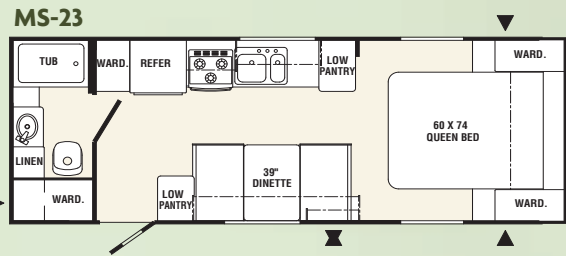

MAX SPORT EXPANDABLES

MAX SPORT REAR SLIDE

▲ Outside Storage

✘ Location of Optional 15" LCD TV

MAX SPORT TRAVEL TRAILERS

MAX SPORT SPECIFICATIONS

Interior

- 20 Mil. vinyl flooring
- Large galleys with laminated tops
- Pantries in all models
- Solid core cabinet frames/screwed together
- Wood side drawers with drawer guides
- Designer style box valances
- Large galley sink
- Residential style cabinet doors
- Large overheads
- Two interior decors – Primetime & Raisin

Construction

- 6" I-beam with outriggers
- Leaf spring equalizing suspension system, Easylube hubs
- 2" Aluminum framed laminated floor
- 2" Aluminum framed laminated fiberglass walls with "Filon Plus"
- 2" Aluminum framed laminated roof
- Power Accu-Slide system on all slides
- Tinted safety glass is standard in all windows
- Rubber roof
- 205-14" trailer tires
- 30 Gal. fresh water tank below floor

Appliances/Equipment

- 2 Door refrigerator
- 6 Gal. water heater
- 3 Burner range
- Monitor panel
- 20 Lb. LP bottles
- 55 Amp power convertor
- Bypass kit
- 20 BTU furnace

Bath

- Power roof vent
- Skylight over tub
- 30 Gal. grey & black water tanks
- Linen closet with 4-shelves (most models)
- Large tubs

Sport Pac Option

13.5 A/C, AM/FM/DVD/CD stereo with 2 interior and 2 exterior speakers, awning, microwave, TV antenna/cable

Convenience Pac Option

Oval mirror, wall border, shower curtain, bathroom accessories, coat hooks, utensil rack, catch all tray, recessed cutting board, paper towel holder, laundry hamper, bedspread, headboard