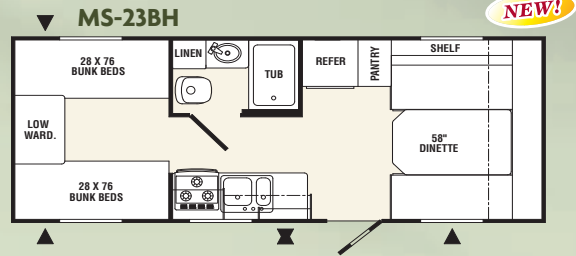

MAX SPORT EXPANDABLES

MAX SPORT REAR SLIDE

▲ Outside Storage

✘ Location of Optional 15" LCD TV

MAX SPORT TRAVEL TRAILERS

MAX SPORT SPECIFICATIONS

Interior

- 20 Mil. vinyl flooring
- Large galleys with laminated tops
- Pantries in all models
- Solid core cabinet frames/screwed together
- Wood side drawers with drawer guides
- Designer style box valances
- Large galley sink
- Residential style cabinet doors
- Large overheads
- Two interior decors – Primetime & Raisin

Appliances/Equipment

- 2 Door refrigerator
- 6 Gal. water heater
- 3 Burner range
- Monitor panel
- 20 Lb. LP bottles
- 55 Amp power convertor
- Bypass kit
- 20 BTU furnace

Bath

- Power roof vent
- Skylight over tub
- 30 Gal. grey & black water tanks
- Linen closet with 4-shelves (most models)
- Large tubs

Sport Pac Option

13.5 A/C, AM/FM/DVD/CD stereo with 2 interior and 2 exterior speakers, awning, microwave, TV antenna/cable

Convenience Pac Option

Oval mirror, wall border, shower curtain, bathroom accessories, coat hooks, utensil rack, catch all tray, recessed cutting board, paper towel holder, laundry hamper, bedspread, headboard