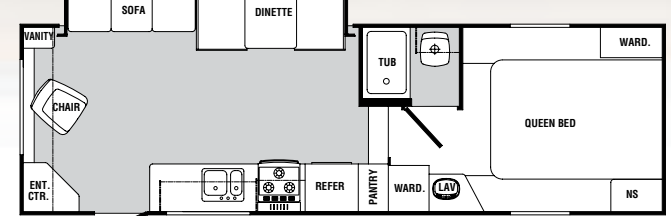

TRAVEL TRAILERS & FIFTH WHEELS

Experience the fun with Dodge Themed Recreational Vehicles. Available in travel trailer, fifth wheel, and toy hauler models, these units offer well-designed floor plans, convenient features, and sturdy construction that make the joys of family camping even better. The long list of standard features is enhanced with popular options to ensure you get the very best in value and satisfaction.

Travel Trailers

Fifth Wheel

D526RL