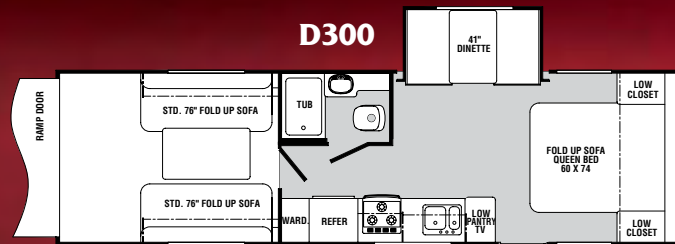

TOY HAULERS

STANDARDS & OPTIONS

D291 and D300

Standards

- Laminated 1-1/2" Steel Tube Ramp, Reinforced with 3/8" Plywood Decking
- Gas and Oil Resistant Flooring Glued to the Plywood Decking
- Ramp has Spring Assisted Lift for Easy Opening
- Dexter Axle - Independent Suspension with 5 Year Warranty
- Frame in Garage Area is Reinforced with 24" on Center Steel Cross Members
- Laminated Garage Floor is Reinforced with 16" on