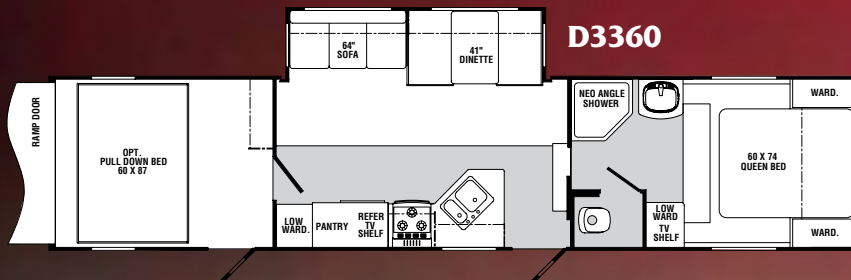

TOY HAULERS

STANDARDS & OPTIONS

D291 and D300

Standards

- Laminated 1-1/2" Steel Tube Ramp, Reinforced with 3/8" Plywood Decking
- Gas and Oil Resistant Flooring Glued to the Plywood Decking
- Ramp has Spring Assisted Lift for Easy Opening
- Dexter Axle - Independent Suspension with 5 Year Warranty
- Frame in Garage Area is Reinforced with 24" on Center Steel Cross Members
- Laminated Garage Floor is Reinforced with 16" on