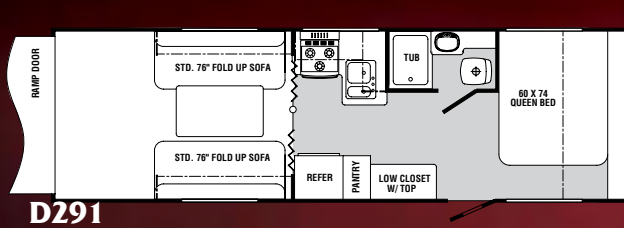

TOY HAULERS

STANDARDS & OPTIONS

D291 and D300

Standards

- Laminated 1-1/2" Steel Tube Ramp, Reinforced with 3/8" Plywood Decking
- Gas and Oil Resistant Flooring Glued to the Plywood Decking
- Ramp has Spring Assisted Lift for Easy Opening
- Dexter Axle - Independent Suspension with 5 Year Warranty
- Frame in Garage Area is Reinforced with 24" on Center Steel Cross Members
- Laminated Garage Floor is Reinforced with 16" on

- Center Aluminum Studs
- 2" Laminated Sidewalls Reinforced at Belt-Rail in Garage Area
- 2" Laminated Roof Reinforced in Garage Area
- Rain Cap at Ramp Opening
- Lights at Ramp Area
- 12" Electric Brakes
- Windows in the Garage Area
- Cabinets in Garage Area for Added Storage
- Mini-Blinds
- Stab Jacks (4)
- Skylight In Bath
- Systems Monitor Panel
- Tinted Windows

- Sleek Exterior Graphics Package
- Look of Luxury at an Affordable Price
- Accordion Doors Between Cargo & Sleeping Area
- Partition Wall (CSA)
- Fold-Up Sofas (2)

Options

- Retractable Screen Door
- 13.5 BTU A/C
- Awning
- AM/FM/CD Player
- Fuel Station
- Microwave
- Oven
- RVQ Grill
- Sink Cover
- Chrome Trim Rings with Cap
- Stove Cover
- Spare Tire with Cover
- Safety Glass
- TV Antenna
- Outside Shower
- DSI Water Heater
- 2-Door Refrigerator
- Tub Surround
- Ladder (Side Mount)
- Fantastic Fan™
- Double Entry Step
- Utility Storage Rack (Travel Trailers Only)

D3360

Standards

- 1-1/2" Steel Tube Ramp Door with 5/8" Plywood Decking
- Spring Assisted Ramp Door
- 2 Exterior Lights at Loading Door
- Fluorescent Lighting in Garage Area
- Enclosed, Insulated, Heated Fresh Water Tank
- Advantech 3/4" Performmax 500 Floor (In Garage Area Only)
- TPO—Gas and Oil Resistant Rubber Glued to Ramp

- 2 Door Refer
- EZ Lube Hubs
- TV Antenna
- Solid Wood Cabinet Doors
- Partition Wall (CSA)
- Mini Blinds
- Tinted Windows
- 5" Aluminum Roof Rafters 16" on Center
- 5/8" Tongue & Groove Plywood Floor Decking (Not in Garage Area)
- 2" x 3" Aluminum Floor Joists (Not in Garage Area)
- 16" on Center
- I-Beam Steel Frame

- 2" Aluminum Framed Laminated Sidewalls
- AM/FM CD/DVD Player
- Outside Shower
- DSI Water Heater
- Rear Screen Door
- Ladder
- Oven
- Spare Tire with Cover
- Rear Pull Down Bed
- 13.5 BTU A/C Ducted
- 15 BTU A/C Ducted
- Awning
- Fuel Station with Generator Prep

- Fuel Station with Generator
- Microwave
- Sky Light in Bath
- Raised Refer Panel
- Stab Jacks (2)
- Front Power Jacks
- Chrome Trim Rings
- Day/Night Shades
- Gravel Shield
- Heated Holding Tanks
- Dinette Storage Drawer
- Aluminum Wheel Upgrade
- Fantastic Fan
- Swing Away Grab Handles

Specifications